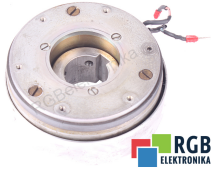

## LC630TFR0004 PARVEX BRAKE

Used PARVEX LC630TFR0004 BRAKE  
 Tested and cleaned.  
 24 months guarantee  
 Dedicated courier  
 Delivery across Europe even in 24h

### TECHNICAL DATA

MANUFACTURER	PARVEX
MODEL	LC630TFR0004 BRAKE
CATEGORY	Brakes
WEIGHT [KG]	1.0
HEIGHT [CM]	4.0
LENGTH [CM]	10.0
WIDTH [CM]	10.0

24/7 SUPPORT AVAILABLE  
[+48 71 750 09 78](tel:+48717500978)

#### HIGHEST QUALITY

Each product undergoes a specialized assessment, based on which we select the best quality equipment to guarantee their trouble-free operation. Thanks to this, you can be sure that the PARVEX **LC630TFR0004 BRAKE** device has been prepared with the greatest care.